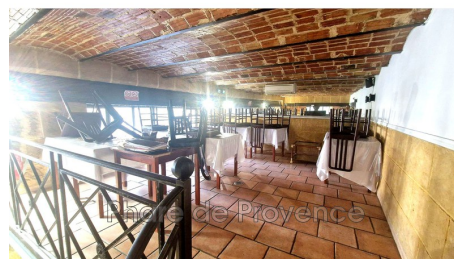

Phare de Provence - 4, rue saint Thomé - 13002 Marseille

Tél: 04 91 31 64 10 - Fax: 04 91 31 93 88 - lepharedeprovence@gmail.com

RCS marseille B 481 925 212Code NAF 703 -

Document non contractuel - Barème de prix disponible sur notre site internet